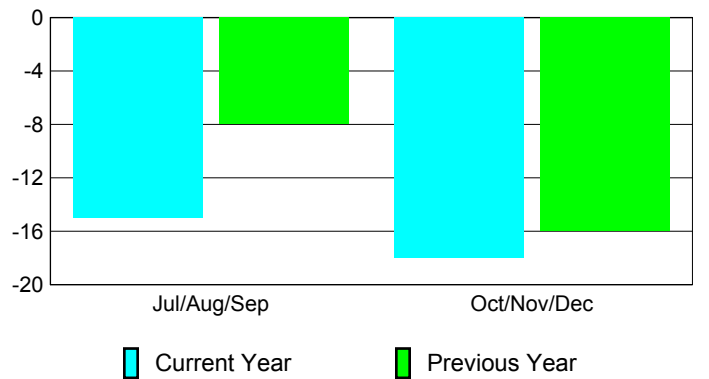

Comparison of Membership Gain/Loss

Current Year Compared to the Previous Year