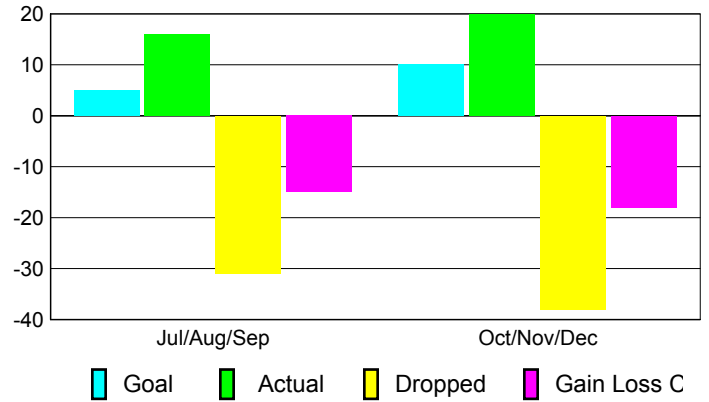

Membership Results 2010-2011

Goal, New, Dropped, Gain/Loss